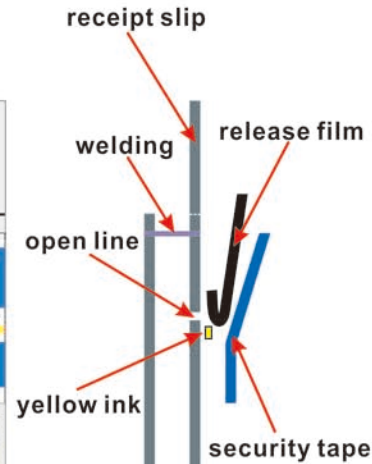

## 阳江市杰斐包装材料有限公司

The lettering "STOP" is visible if the bag is tear open or if meets -50°C.  
Alos tape will not recover from damaged.  
The stuck sign "STOP" on LDPE cannot be erase.

Receipt slip

Yellow ink change to red color will appear on the closure if heat rose up to 65°C as part of a tampering attempt.

Water will dissolvent yellow color tape as part of a tampering attempt.

Double welding with micro print along the both sides of the edge.  
100% recyclable

Using a special ink to printed writeable surface on the bag.