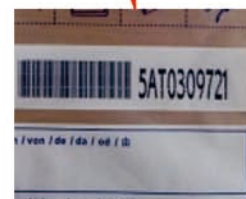

## 阳江市杰斐包装材料有限公司

The lettering "STOP" is visible if the bag is tear open or if meets -50°C.  
Alos tape will not recover from damaged.  
The stuck sign "STOP" on LDPE cannot be erase.

Receipt slip

Yellow ink change to red color will appear on the closure if heat rose up to 65°C as part of a tampering attempt.

Water will dissolvent yellow color tape as part of a tampering attempt.

Double welding with micro print along the both sides of the edge.  
100% recyclable

Using a special ink to printed writeable surface on the bag.