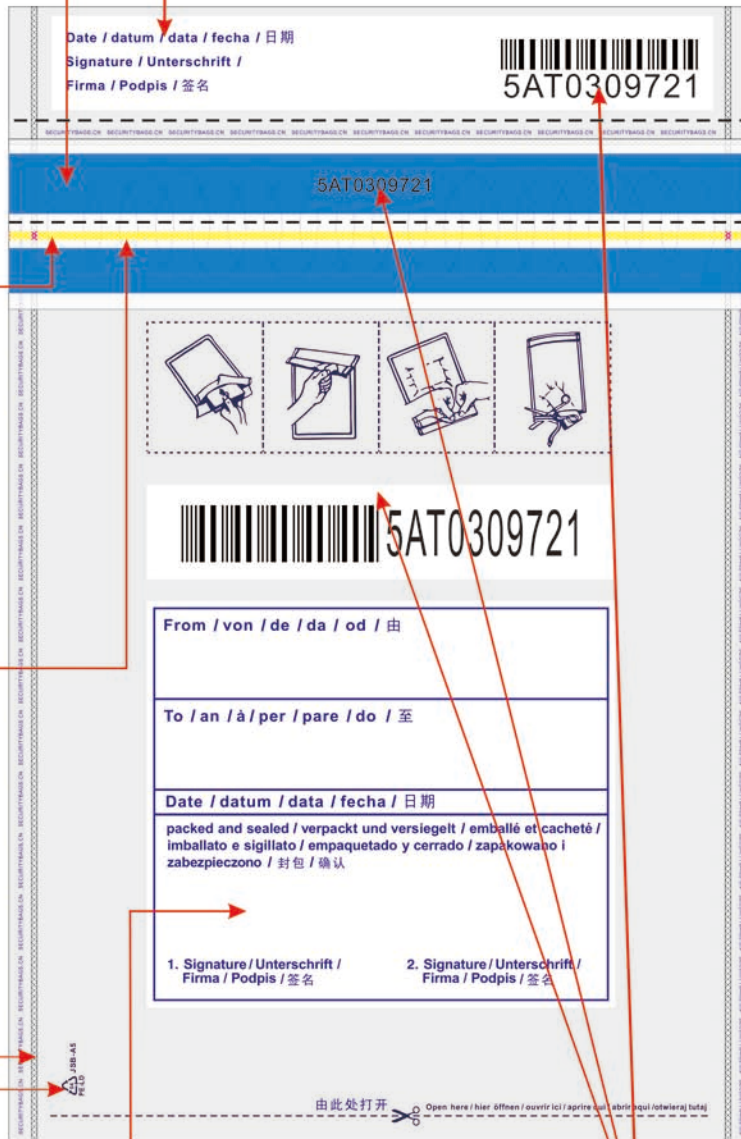

## 阳江市杰斐包装材料有限公司

The lettering "STOP" is visible if the bag is tear open or if meets -50°C.  
Alos tape will not recover from damaged.  
The stuck sign "STOP" on LDPE cannot be erase.

Receipt slip

Yellow ink change to red color will appear on the closure if heat rose up to 65°C as part of a tampering attempt.

Water will dissolvent yellow color tape as part of a tampering attempt.

Double welding with micro print along the both sides of the edge.  
100% recyclable

Using a special ink to printed writeable surface on the bag.